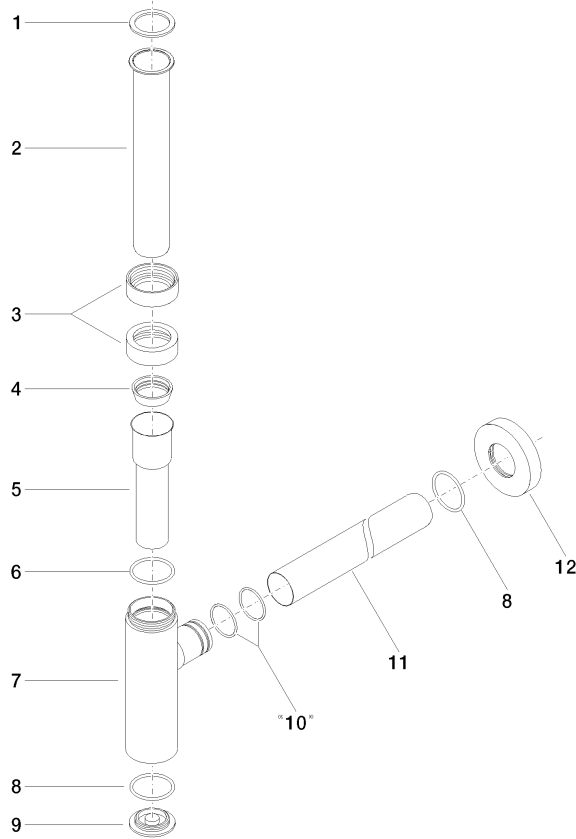

Siphon for basin - Chrome

LULU

10 060 970

• rosette Ø 70 mm

Fits: LULU, TARA, LISSÉ, VAIA, META

	Chrome	10 060 970-00
	Brushed Platinum	10 060 970-06
	Platinum	10 060 970-08
	Durabronze (23kt Gold)	10 060 970-09
	Dark Chrome	10 060 970-19
	Light Gold	10 060 970-26
	Brushed Light Gold	10 060 970-27
	Brushed Durabronze (23kt Gold)	10 060 970-28
	Matte Black	10 060 970-33
	Brushed Bronze	10 060 970-42
	Brushed Champagne (22kt Gold)	10 060 970-46
	Champagne (22kt Gold)	10 060 970-47
	Brushed Chrome	10 060 970-93
	Brushed Dark Platinum	10 060 970-99

10 060 970

mm [inches]

10 060 970

Parts for other finishes can be found here: Brushed Platinum

Spare parts list

No.	Item Number	Name	Quantity used	Delivery time
1	09 14 20 060 90	seal	1	2
2	09 28 23 007-00	pipe	1	10
3	09 23 30 022-00	nut	2	10
4	09 14 03 015 90	seal	1	2
5	09 28 23 019-00	pipe	1	10
6	09 14 10 149 90	seal	1	2
7	04 11 01 045 00-00	casing	1	-
Spare part can no longer be ordered, please order the replacement item				
8	09 14 10 148 90	seal	2	2
9	09 21 02 004-00	lid	1	10
10	09 14 10 112 90	seal	2	2
11	09 28 23 018-00	pipe	1	10
12	09 27 20 060-00	rosette	1	10