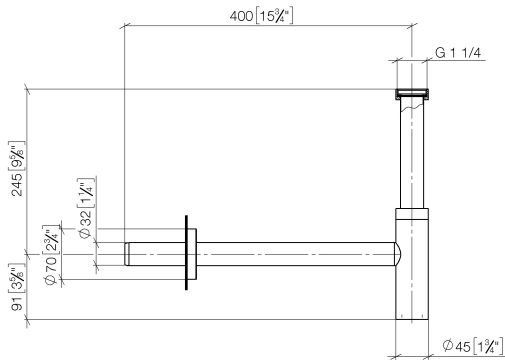

Siphon for basin - Chrome

LULU

10 060 970

• rosette Ø 70 mm

Fits: LULU, TARA, LISSÉ, VAIA, META

	Chrome	10 060 970-00
	Brushed Platinum	10 060 970-06
	Platinum	10 060 970-08
	Durabronze (23kt Gold)	10 060 970-09
	Dark Chrome	10 060 970-19
	Light Gold	10 060 970-26
	Brushed Light Gold	10 060 970-27
	Brushed Durabronze (23kt Gold)	10 060 970-28
	Matte Black	10 060 970-33
	Brushed Bronze	10 060 970-42
	Brushed Champagne (22kt Gold)	10 060 970-46
	Champagne (22kt Gold)	10 060 970-47
	Brushed Chrome	10 060 970-93
	Brushed Dark Platinum	10 060 970-99

10 060 970

mm [inches]

10 060 970

Parts for other finishes can be found here: Brushed Platinum

Spare parts list

No.	Item Number	Name	Quantity used	Delivery time
1	09 14 20 060 90	seal	1	2
2	09 28 23 007-00	pipe	1	10
3	09 23 30 022-00	nut	2	10
4	09 14 03 015 90	seal	1	2
5	09 28 23 019-00	pipe	1	10
6	09 14 10 149 90	seal	1	2
7	04 11 01 045 00-00	casing	1	-
Spare part can no longer be ordered, please order the replacement item				
8	09 14 10 148 90	seal	2	2
9	09 21 02 004-00	lid	1	10
10	09 14 10 112 90	seal	2	2
11	09 28 23 018-00	pipe	1	10
12	09 27 20 060-00	rosette	1	10